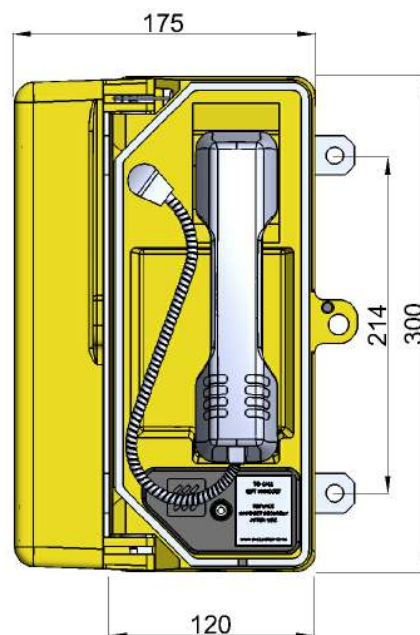

Protection:

Dust and Liquids to BS 5490: 1977 IP55

Handset 'Wrench' Test:

Curly Cord: 18kg Max. Armoured Cord: 150kg Max.

Tested to
ETS 300-381

DAC Limited
Union Mill, Watt Street, Sabden,
BB7 9ED

Tel. +44 (0) 1282 447000, Fax: +44 (0) 845 280 1915
www.daclimited.co.uk