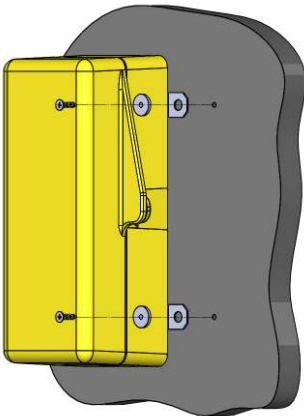

PADS No. 087/000669

Weatherproof Telephone RA708-CB-G-C-ND

- RA708 Series
- Network Rail acceptance
- CB (Hot Dial) operation
- Grey powder coated
- Curly cord handset
- Robust construction
- For use within AVH
- Vandal resistant fixings
- Simple installation
- Fast-fit terminal connection
- Various mounting options
- Tough, polyurethane handset
- REN-1 rating
- Line powered
- CE compliant

Mounting options:

Wall mounting:

Use reducing washers
supplied with telephone

Top of pole mounting:

Top of pole mounting bra-
cket available from DAC:
503483/2-1 - Grey
503483/2-2 - Yellow

Pole or post mounting:

Adaptor bracket kit suppli-
ed with telephone (without
bands).

TECHNICAL SPECIFICATION

Speech/ Network Interface:

Tested to TBR21/TBR38

Ringling:

Frequency modulated, Piezo transducer, cadence as per incoming ringing. REN 1.0