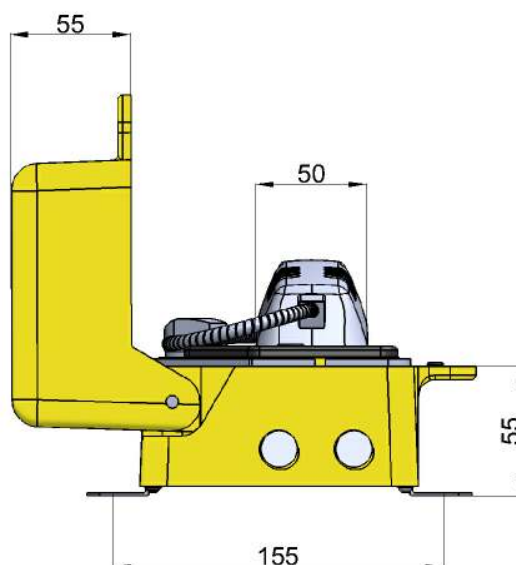

Protection:

Dust and Liquids to BS 5490: 1977 IP55

Handset 'Wrench' Test:

Curly Cord: 18kg Max. Armoured Cord: 150kg Max.

Tested to
ETS 300-381

DAC Limited
Union Mill, Watt Street, Sabden,
BB7 9ED

Tel. +44 (0) 1282 447000, Fax: +44 (0) 845 280 1915
www.daclimited.co.uk