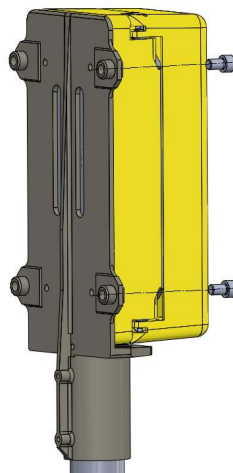

PADS No. 087/000669

Weatherproof Telephone RA708-CB-G-C-ND

- RA708 Series
- Network Rail acceptance
- CB (Hot Dial) operation
- Grey powder coated
- Curly cord handset
- Robust construction
- For use within AVH
- Vandal resistant fixings
- Simple installation
- Fast-fit terminal connection
- Various mounting options
- Tough, polyurethane handset
- REN-1 rating
- Line powered
- CE compliant

Mounting options:

Wall mounting:

Use reducing washers
supplied with telephone

Top of pole mounting:

Top of pole mounting bra-
cket available from DAC:
503483/2-1 - Grey
503483/2-2 - Yellow

Pole or post mounting:

Adaptor bracket kit suppli-
ed with telephone (without
bands).

TECHNICAL SPECIFICATION

Speech/ Network Interface:

Tested to TBR21/TBR38

Ringling:

Frequency modulated, Piezo transducer, cadence as per incoming ringing. REN 1.0