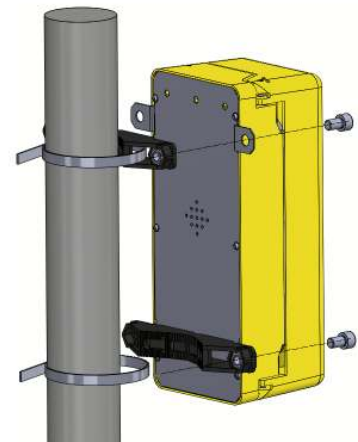

PADS No. 087/000669

Weatherproof Telephone RA708-CB-G-C-ND

- RA708 Series
- Network Rail acceptance
- CB (Hot Dial) operation
- Grey powder coated
- Curly cord handset
- Robust construction
- For use within AVH
- Vandal resistant fixings
- Simple installation
- Fast-fit terminal connection
- Various mounting options
- Tough, polyurethane handset
- REN-1 rating
- Line powered
- CE compliant

Mounting options:

Wall mounting:

Use reducing washers
supplied with telephone

Top of pole mounting:

Top of pole mounting bra-
cket available from DAC:
503483/2-1 - Grey
503483/2-2 - Yellow

Pole or post mounting:

Adaptor bracket kit suppli-
ed with telephone (without
bands).

TECHNICAL SPECIFICATION

Speech/ Network Interface:

Tested to TBR21/TBR38

Ringling:

Frequency modulated, Piezo transducer, cadence as per incoming ringing. REN 1.0