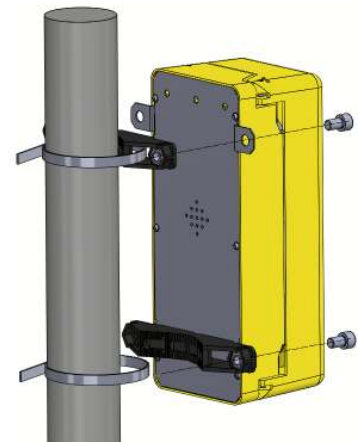

PADS No. 087/000657
Weatherproof Telephone RA708-CB-Y-C

- RA708 Series
- Network Rail acceptance
- CB (Hot Dial) operation
- Yellow powder coated
- Curly cord handset
- Robust construction
- All weather protection
- Vandal resistant fixings
- Simple installation
- Fast-fit terminal connection
- Various mounting options
- Tough, polyurethane handset
- REN-1 rating
- Line powered
- CE compliant

Mounting options:

Wall mounting:

Use reducing washers
supplied with telephone

Top of pole mounting:

Top of pole mounting bra-
cket available from DAC:
503483/2-1 - Grey
503483/2-2 - Yellow

Pole or post mounting:

Adaptor bracket kit suppli-
ed with telephone (without
bands).

TECHNICAL SPECIFICATION

Speech/ Network Interface:

Tested to TBR21/TBR38

Ringling:

Frequency modulated, Piezo transducer, cadence as per incoming ringing. REN 1.0