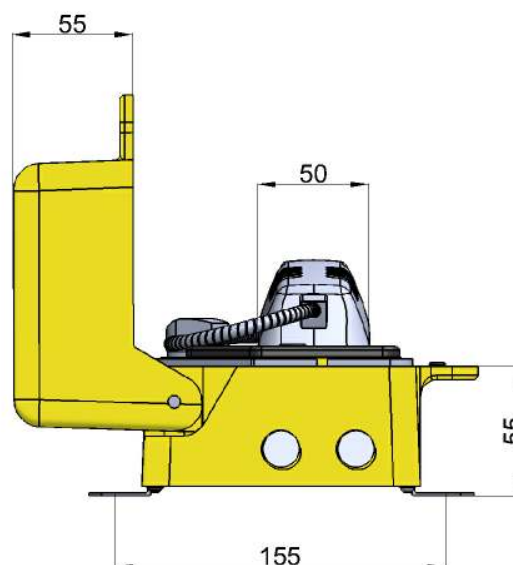

TECHNICAL SPECIFICATION

Speech/ Network Interface:

Tested to TBR21/TBR38

Ringling:

Frequency modulated, Piezo transducer, cadence as per incoming ringing. REN 1.0

Power Supply:

Line powered, 10mA min.

Time out:

Jumper selectable: OFF, 3 or 7 minutes

Temperature:

Operating: -30° C to +60° C

Storing: -40° C to +70° C

Relative Humidity:

Up to 95% (non-condensing)

Casing Material:

Robust cast aluminium.

Weight:

3.5kg

Colours:

Standard Yellow or Grey durable powder coat. [custom colours available].

Safety:

Manufactured to BS EN 60950

EN55022:1998 (EMC - Emissions)

EN50121-4:2006 (EMC Compatibility – Railway applications)

ITU-T K21 (Resistibility of telecommunications equipment installed at customers premises to over-voltages and over-current)

Protection:

Dust and Liquids to BS 5490: 1977 IP55

Handset 'Wrench' Test:

Curly Cord: 18kg Max. Armoured Cord: 150kg Max.

Tested to
ETS 300-381

DAC Limited
Unit 28, Turner Road,
Lomeshaye Business Village, Nelson,
BB9 7DR,
Tel. +44 (0) 1282 447000, Fax: +44 (0) 845 280 1915
www.daclimited.co.uk