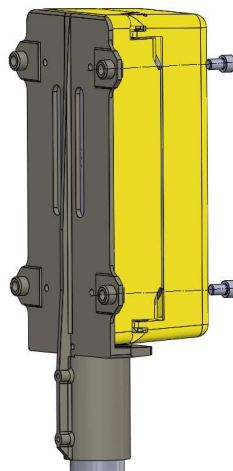

PADS No. 087/000657
Weatherproof Telephone RA708-CB-Y-C

- RA708 Series
- Network Rail acceptance
- CB (Hot Dial) operation
- Yellow powder coated
- Curly cord handset
- Robust construction
- All weather protection
- Vandal resistant fixings
- Simple installation
- Fast-fit terminal connection
- Various mounting options
- Tough, polyurethane handset
- REN-1 rating
- Line powered
- CE compliant

Mounting options:

Wall mounting:

Use reducing washers
supplied with telephone

Top of pole mounting:

Top of pole mounting bra-
cket available from DAC:
503483/2-1 - Grey
503483/2-2 - Yellow

Pole or post mounting:

Adaptor bracket kit suppli-
ed with telephone (without
bands).

TECHNICAL SPECIFICATION

Speech/ Network Interface:

Tested to TBR21/TBR38

Ringling:

Frequency modulated, Piezo transducer, cadence as per incoming ringing. REN 1.0