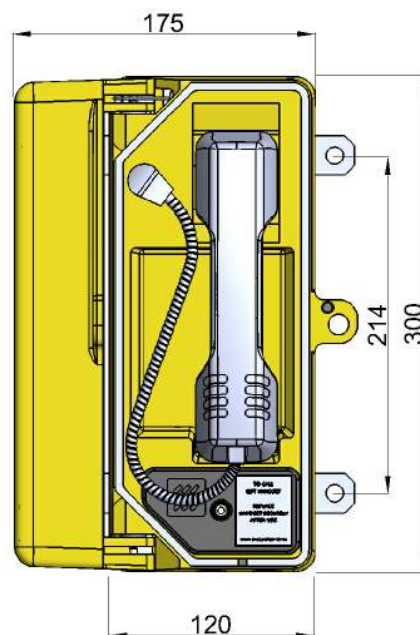

TECHNICAL SPECIFICATION

Speech/ Network Interface:

Tested to TBR21/TBR38

Ringling:

Frequency modulated, Piezo transducer, cadence as per incoming ringing. REN 1.0

Power Supply:

Line powered, 10mA min.

Time out:

Jumper selectable: OFF, 3 or 7 minutes

Temperature:

Operating: -30° C to +60° C

Storing: -40° C to +70° C

Relative Humidity:

Up to 95% (non-condensing)

Casing Material:

Robust cast aluminium.

Weight:

3.5kg

Colours:

Standard Yellow or Grey durable powder coat. [custom colours available].

Safety:

Manufactured to BS EN 60950

EN55022:1998 (EMC - Emissions)

EN50121-4:2006 (EMC Compatibility – Railway applications)

ITU-T K21 (Resistibility of telecommunications equipment installed at customers premises to over-voltages and over-current)

Protection:

Dust and Liquids to BS 5490: 1977 IP55

Handset 'Wrench' Test:

Curly Cord: 18kg Max. Armoured Cord: 150kg Max.

Tested to
ETS 300-381

DAC Limited
Unit 28, Turner Road,
Lomeshaye Business Village, Nelson,
BB9 7DR,
Tel. +44 (0) 1282 447000, Fax: +44 (0) 845 280 1915
www.daclimited.co.uk