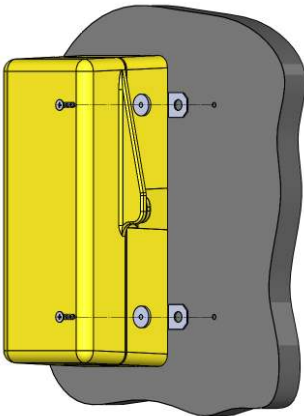

PADS No. 087/000657
Weatherproof Telephone RA708-CB-Y-C

- RA708 Series
- Network Rail acceptance
- CB (Hot Dial) operation
- Yellow powder coated
- Curly cord handset
- Robust construction
- All weather protection
- Vandal resistant fixings
- Simple installation
- Fast-fit terminal connection
- Various mounting options
- Tough, polyurethane handset
- REN-1 rating
- Line powered
- CE compliant

Mounting options:

Wall mounting:

Use reducing washers
supplied with telephone

Top of pole mounting:

Top of pole mounting bra-
cket available from DAC:
503483/2-1 - Grey
503483/2-2 - Yellow

Pole or post mounting:

Adaptor bracket kit suppli-
ed with telephone (without
bands).

TECHNICAL SPECIFICATION

Speech/ Network Interface:

Tested to TBR21/TBR38

Ringling:

Frequency modulated, Piezo transducer, cadence as per incoming ringing. REN 1.0